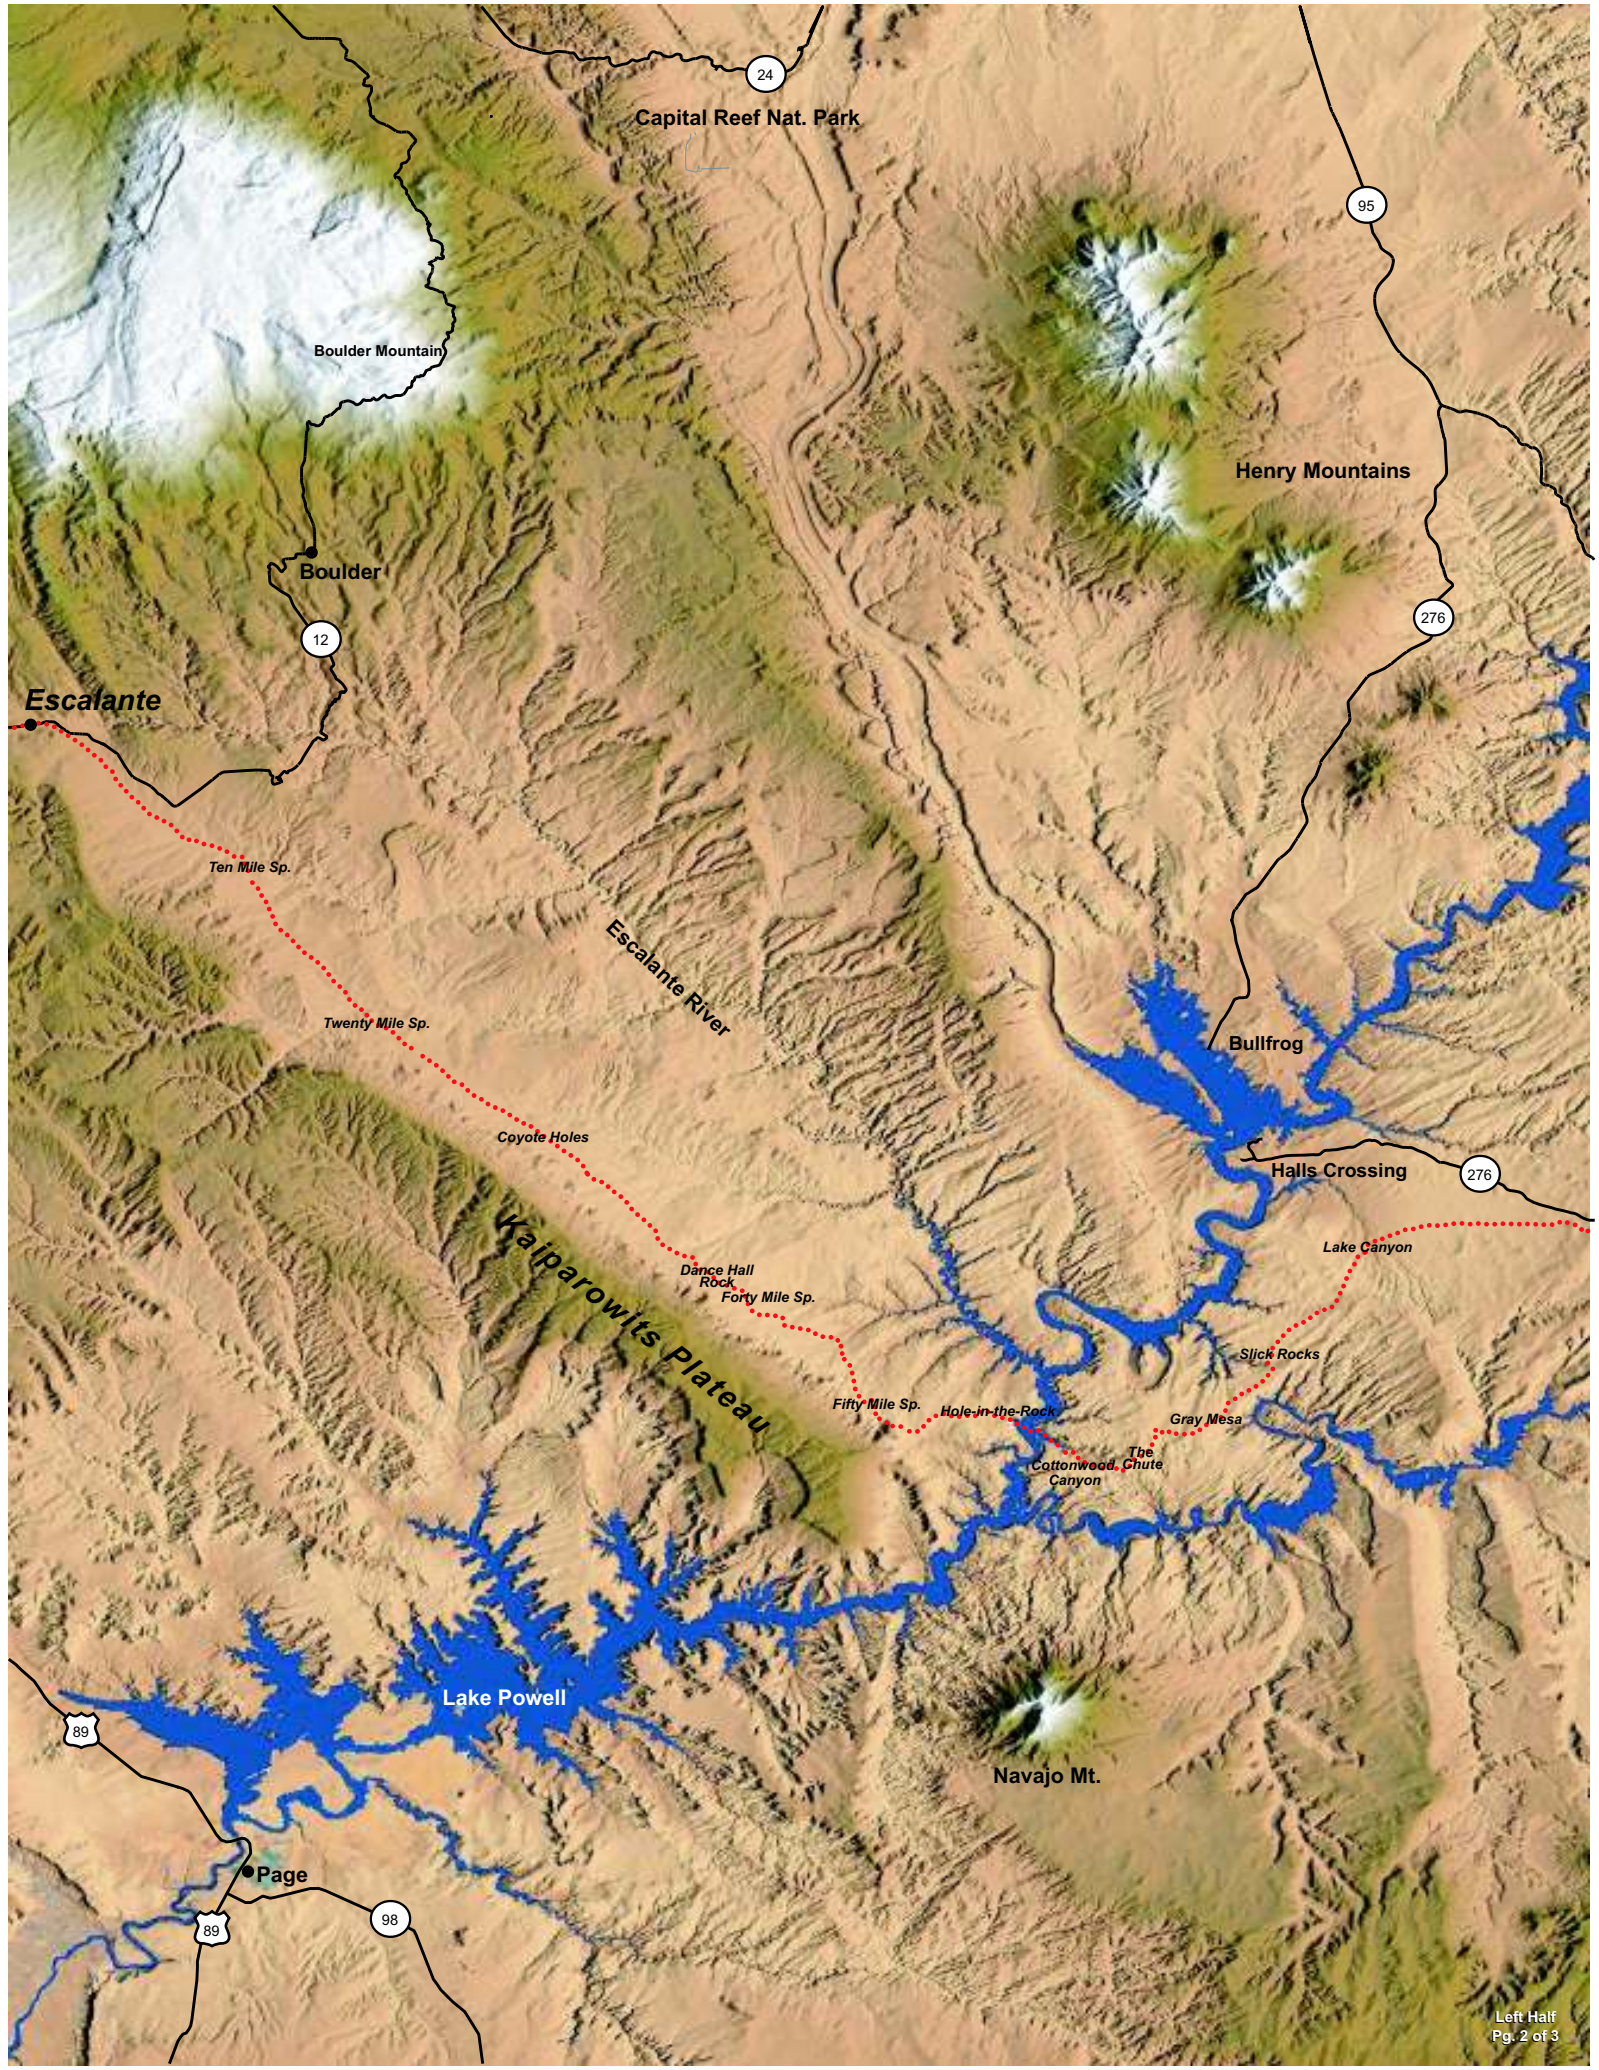

The Hole-in-the-Rock Trail Escalante to Bluff

**The Trail's general alignment with respect to
the area's terrain, highways and landmarks.**

Capital Reef Nat. Park

Boulder Mountain

Henry Mountains

Boulder

Escalante

Ten Mile Sp.

Twenty Mile Sp.

Escalante River

Coyote Holes

Bullfrog

Halls Crossing

Lake Canyon

Dance Hall Rock
Forty Mile Sp.

Slick Rocks

Waiparowits Plateau

Fifty Mile Sp.

Hole-in-the-Rock

Gray Mesa

The Cottonwood Ghute
Canyon

Lake Powell

Navajo Mt.

Page

The Hole-in-the-Rock Trail

This map illustrates the trail's alignment with respect to the area's terrain, highways and landmarks. Major pioneer sites are labeled in *italics*.

— Highway
- - - Pioneer Route